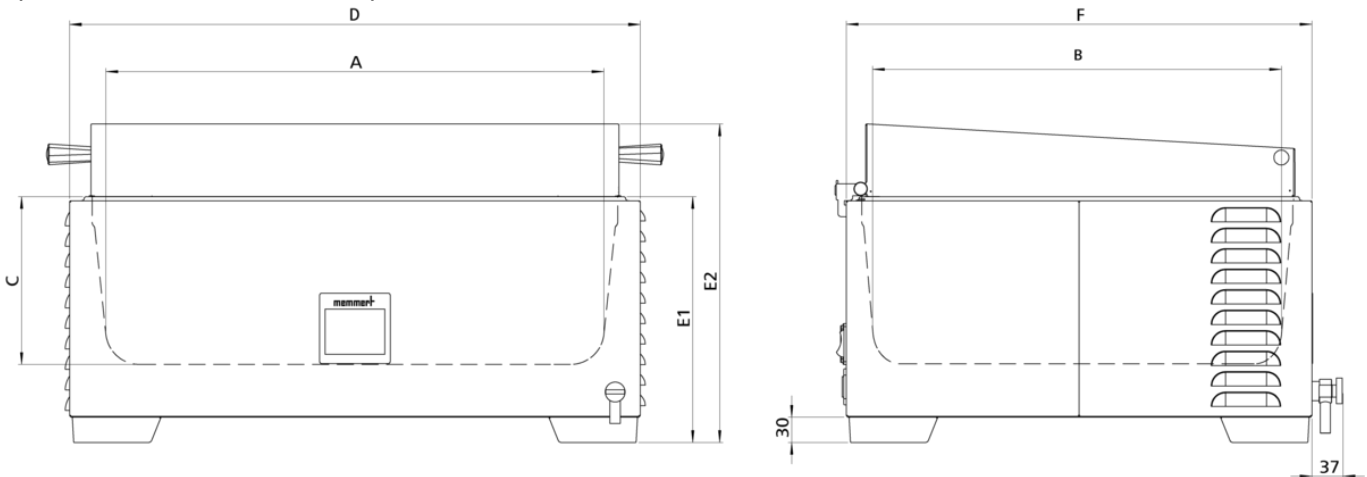

Waterbath

WTB35

Ideal for the temperature control of ointments, emulsions, samples, plates and nutrient solutions in the laboratory, as well as warm storage and calibration in the industrial segment

On this page, you can find all the essential technical data on the Memmert water bath. Our customer relations team will be pleased to help if you want further information. If you should require a customised special solution, please contact our technical specialists at sales@memmert.com.

Stainless steel interior

Interior Deep-drawn stainless steel tray (stainless steel W.St. 1-4301), without corners and edges for easy cleaning incl. central drain (no disturbing installations)

Dimensions W x H x D in mm $w_{(A)} \times h_{(C)} \times d_{(B)}$: 602 x 150 x 482 mm

Volume 37 l

Textured stainless steel casing

Dimensions $w_{(D)} \times h_{(E2)} \times d_{(F)}$: 679 x 328 x 554 mm

Electrical data

Voltage 230 V, 50/60 Hz

Electrical load approx. 2800 W

Voltage 230 V, 50/60 Hz