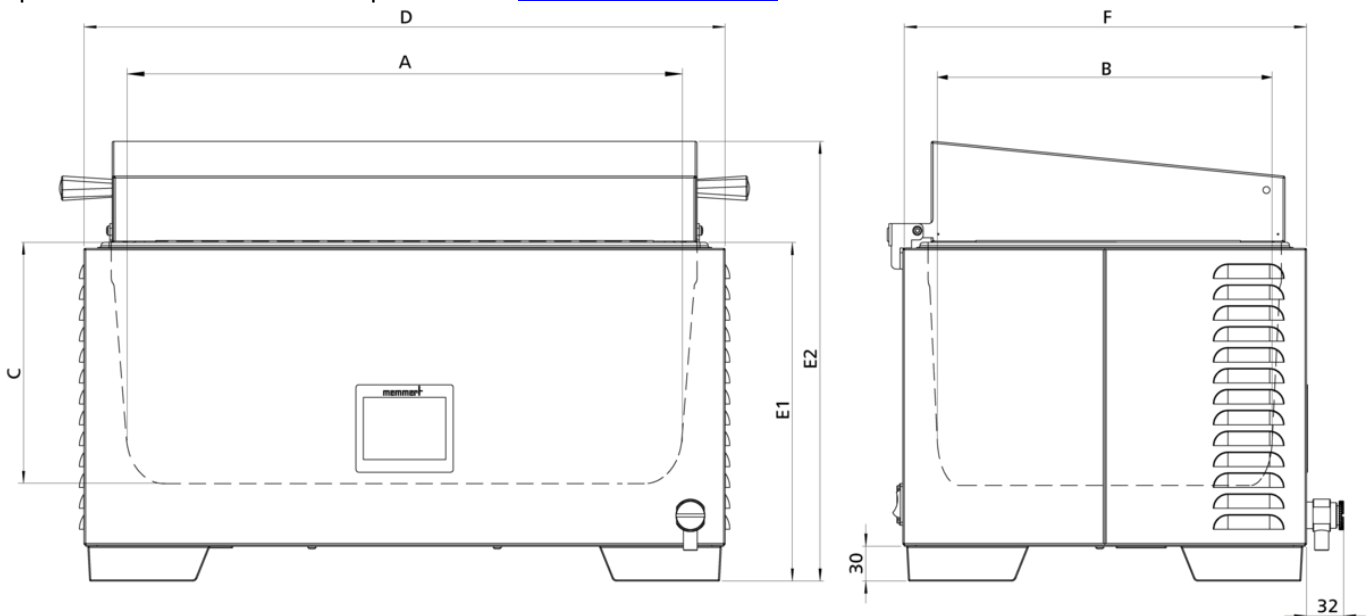

Waterbath

WTB15

Ideal for the temperature control of ointments, emulsions, samples, plates and nutrient solutions in the laboratory, as well as warm storage and calibration in the industrial segment

On this page, you can find all the essential technical data on the Memmert water bath. Our customer relations team will be pleased to help if you want further information. If you should require a customised special solution, please contact our technical specialists at sales@memmert.com.

Stainless steel interior

Interior Deep-drawn stainless steel tray (stainless steel W.St. 1-4301), without corners and edges for easy cleaning incl. central drain (no disturbing installations)

Dimensions W x H x D in mm $w_{(A)} \times h_{(C)} \times d_{(B)}$: 482 x 150 x 277 mm

Volume 17 l

Textured stainless steel casing

Dimensions $w_{(D)} \times h_{(E2)} \times d_{(F)}$: 554 x 328 x 349 mm

Electrical data

Voltage 230 V, 50/60 Hz

Electrical load approx. 1420 W

Voltage 230 V, 50/60 Hz